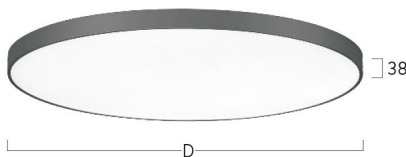

Basic-A5

Surface mounted luminaire - Direct light distribution

Article code: BA5ASL-840M-D300

Illustrations may only be similar and serve as an orientation.

Basic-A5. LED. Surface mounted luminaire for wall or ceiling mounting with minimalist edge. Luminaire body made of high-quality aluminum profile. Surface finish Radiant Silver. Directonly light distribution. Colour temperature: 4000K (Cool White)Colour Rendering Index (CRI): >80. Microprismatic screen for uniform illumination and reduced luminance in office areas. UGR<=19. Dimmable DALI. DxH (round). D=300mm. H=

38mm. Medium-power current. 690lm. 7W. 2,6kg. Binning initial <= MacAdam 3. IP40. Protection class I. CE, UKCA marking. Prüfzeichen: ENEC. IK02. 220-240V. 50-60 Hz. RG0 (EN62471). Luminous flux reduction up to 0,3%/1.000 operating hours. Nominal failure rate: 0,2%/1.000 operating hours. L85B10 (tq 25°C) = 50.000h. 5 years warranty. Manufacturer: Lightnet GmbH, ISO 9001:2015 certificated

Basic-A5

Surface mounted luminaire - Direct light distribution

Article code: BA5ASL-840M-D300

Customer / Project: _____

Note: _____

Productname	Basic-A5
Lamp	LED
Installation Type	Surface mounted luminaire
Surface finish	Radiant Silver
Light characteristics	Direct light distribution
Colour temperature	4000K
Colour Rendering Index (CRI)	CRI>80
Optical system	Microprismatic screen
Control	Dimmable (DALI)
Length L/Diameter D (mm)	D=300mm
Height H (mm)	H=38mm
Current/Power	Medium-Power
Luminous Flux	690lm
Power consumption	7W
Degree of protection	IP40
Certification	Prüfzeichen: ENEC
LED lifetime	L85B10 (tq 25°C) = 50.000h
UGR	UGR<=19
Photometric code	8 40 / 3 3 9
Photobiological class	RG0 (EN62471)
Indoor/Outdoor	Indoor: ta [ambient] max. 25°C
Weight (kg)	2,6kg