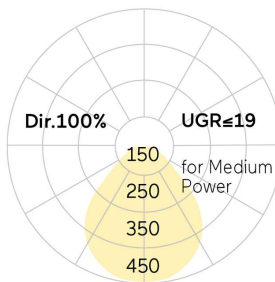

Basic-A5

Surface mounted luminaire - Direct light distribution

Article code: BA5ASL-840M-D300

Illustrations may only be similar and serve as an orientation.

Basic-A5. LED. Surface mounted luminaire for wall or ceiling mounting with minimalist edge. Luminaire body made of high-quality aluminum profile. Surface finish Radiant Silver. Directonly light distribution. Colour temperature: 4000K (Cool White)Colour Rendering Index (CRI): >80. Microprismatic screen for uniform illumination and reduced luminance in office areas. UGR<=19. Dimmable DALI. DxH (round). D=300mm. H=

38mm. Medium-power current. 690lm. 7W. 2,6kg. Binning initial <= MacAdam 3. IP40. Protection class I. CE, UKCA marking. Prüfzeichen: ENEC. IK02. 220-240V. 50-60 Hz. RG0 (EN62471). Luminous flux reduction up to 0,3%/1.000 operating hours. Nominal failure rate: 0,2%/1.000 operating hours. L85B10 (tq 25°C) = 50.000h. 5 years warranty. Manufacturer: Lightnet GmbH, ISO 9001:2015 certificated

Basic-A5

Surface mounted luminaire - Direct light distribution

Article code: BA5ASL-840M-D300

Customer / Project: _____

Note: _____

Productname	Basic-A5
Lamp	LED
Installation Type	Surface mounted luminaire
Surface finish	Radiant Silver
Light characteristics	Direct light distribution
Colour temperature	4000K
Colour Rendering Index (CRI)	CRI>80
Optical system	Microprismatic screen
Control	Dimmable (DALI)
Length L/Diameter D (mm)	D=300mm
Height H (mm)	H=38mm
Current/Power	Medium-Power
Luminous Flux	690lm
Power consumption	7W
Degree of protection	IP40
Certification	Prüfzeichen: ENEC
LED lifetime	L85B10 (tq 25°C) = 50.000h
UGR	UGR<=19
Photometric code	8 40 / 3 3 9
Photobiological class	RG0 (EN62471)
Indoor/Outdoor	Indoor: ta [ambient] max. 25°C
Weight (kg)	2,6kg