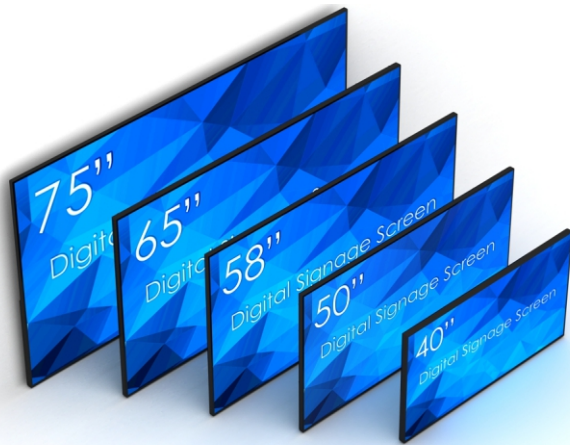

K8-Series

4K Ultra HD Input

Support for 4K @ 60hz through 3 HDMI 2.0 inputs

4K Display

Genuine 4K displays with 3840x2160 pixels resolution

Smart HDMI

The screen turns On/Off based on the HDMI signal

USB Media Player

Automatized player for images and videos

SWEDX Digital Signage Screens / 4K in 4K out