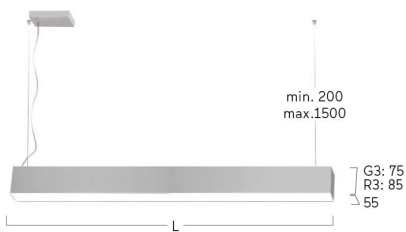

## Matric-G3

Pendant light-line - Direct light distribution

Article code: LG3OEL-830H-L1765-Y

Illustrations may only be similar and serve as an orientation.

Matric-G3. LED. Pendant light-line. Luminaire body made of high-quality aluminum profile. Surface finish Silver Anodised. Direct only light distribution. Colour temperature: 3000K (Warm White). Colour Rendering Index (CRI): >80. Opal diffuser for enhanced light transmission and perfect uniform illumination. Dimmable DALI. LxWxH (rectangular). L=1765mm. W=55mm. H=75mm. Y-cord suspension with power supply cable and ceiling rose (Set). Pendant length max 1500mm. Power supply: transparent. Ceiling rose:

## Matric-G3

Pendant light-line - Direct light distribution

Article code: LG3OEL-830H-L1765-Y

Customer / Project: \_\_\_\_\_

Note: \_\_\_\_\_

Productname	Matric-G3
Lamp	LED
Installation Type	Pendant light-line
Surface finish	Silver Anodised
Light characteristics	Direct light distribution
Colour temperature	3000K
Colour Rendering Index (CRI)	CRI>80
Optical system	Opal diffuser
Control	Dimmable (DALI)
Length L/Diameter D (mm)	L=1765mm
Width W (mm)	W=55mm
Height H (mm)	H=75mm
Current/Power	High-Power
Luminous Flux	5030lm
Power consumption	44W
Suspension	Y-susp. (Set)
Ceiling rose colour	Ceiling rose: Matching luminaire`s surface colour
Pendant length (mm)	Pendant length max 1500mm
Degree of protection	IP20
Certification	Prüfzeichen: ENEC
Cable Colour	Power supply: transparent
LED lifetime	L80B10 (tq 25°C) = 50.000h
Photometric code	8 30 / 3 3 9
Photobiological class	RG0 (EN62471)
Indoor/Outdoor	Indoor: ta [ambient] max. 25°C
Weight (kg)	4kg