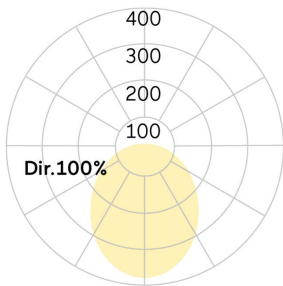

## Matric-G3

Pendant light-line - Direct light distribution

Article code: LG3OEL-830H-L1765-Y

Illustrations may only be similar and serve as an orientation.

Matric-G3. LED. Pendant light-line. Luminaire body made of high-quality aluminum profile. Surface finish Silver Anodised. Direct only light distribution. Colour temperature: 3000K (Warm White). Colour Rendering Index (CRI): >80. Opal diffuser for enhanced light transmission and perfect uniform illumination. Dimmable DALI. LxWxH (rectangular). L=1765mm. W=55mm. H=75mm. Y-cord suspension with power supply cable and ceiling rose (Set). Pendant length max 1500mm. Power supply: transparent. Ceiling rose:

## Matric-G3

Pendant light-line - Direct light distribution

Article code: LG3OEL-830H-L1765-Y

Customer / Project: \_\_\_\_\_

Note: \_\_\_\_\_

Productname	Matric-G3
Lamp	LED
Installation Type	Pendant light-line
Surface finish	Silver Anodised
Light characteristics	Direct light distribution
Colour temperature	3000K
Colour Rendering Index (CRI)	CRI>80
Optical system	Opal diffuser
Control	Dimmable (DALI)
Length L/Diameter D (mm)	L=1765mm
Width W (mm)	W=55mm
Height H (mm)	H=75mm
Current/Power	High-Power
Luminous Flux	5030lm
Power consumption	44W
Suspension	Y-susp. (Set)
Ceiling rose colour	Ceiling rose: Matching luminaire`s surface colour
Pendant length (mm)	Pendant length max 1500mm
Degree of protection	IP20
Certification	Prüfzeichen: ENEC
Cable Colour	Power supply: transparent
LED lifetime	L80B10 (tq 25°C) = 50.000h
Photometric code	8 30 / 3 3 9
Photobiological class	RG0 (EN62471)
Indoor/Outdoor	Indoor: ta [ambient] max. 25°C
Weight (kg)	4kg