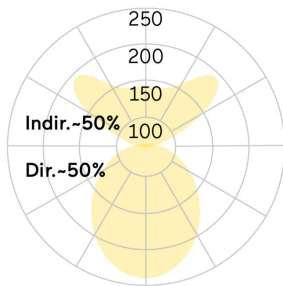

Matric-R3

Pendant light-line - Direct/indirect light distribution

Article code: LR3OBL-840H-L1475-Y

Customer / Project: _____

Note: _____

Productname	Matric-R3
Lamp	LED
Installation Type	Pendant light-line
Surface finish	Jet Black
Light characteristics	Direct/indirect light distribution
Colour temperature	4000K
Colour Rendering Index (CRI)	CRI>80
Optical system	Opal diffuser
Control	Dimmable (DALI)
Length L/Diameter D (mm)	L=1475mm
Width W (mm)	W=55mm
Height H (mm)	H=85mm
Current/Power	High-Power
Luminous Flux	8760lm
Power consumption	68W
Suspension	Y-susp. (Set)
Ceiling rose colour	Ceiling rose: Matching luminaire`s surface colour
Pendant length (mm)	Pendant length max 1500mm
Degree of protection	IP20
Certification	Prüfzeichen: ENEC
Cable Colour	Power supply: transparent
LED lifetime	L80B10 (tq 25°C) = 50.000h
Photometric code	8 40 / 3 3 9
Photobiological class	RG0 (EN62471)
Indoor/Outdoor	Indoor: ta [ambient] max. 25°C
Weight (kg)	5,2kg