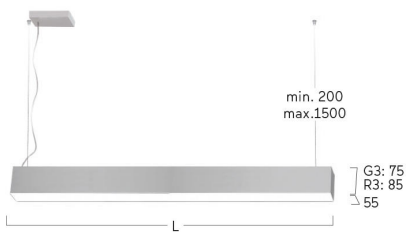

lightnet

Matric-R3

Pendant light-line - Direct/indirect light distribution

Article code: LR3OBL-840H-L1475-Y

Illustrations may only be similar and serve as an orientation.

Matric-R3. LED. Pendant light-line. Luminaire body made of high-quality aluminum profile. Surface finish Jet Black. Direct/indirect light distribution. Colour temperature: 4000K (Cool White). Colour Rendering Index (CRI): >80. Opal diffuser for enhanced light transmission and perfect uniform illumination. Dimmable DALI. LxWxH (rectangular). L= 1475mm. W=55mm. H=85mm. Y-cord suspension with power supply cable and ceiling rose (Set). Pendant length max 1500mm. Power supply: transparent. Ceiling rose:

Matric-R3

Pendant light-line - Direct/indirect light distribution

Article code: LR3OBL-840H-L1475-Y

Customer / Project: _____

Note: _____

Productname	Matric-R3
Lamp	LED
Installation Type	Pendant light-line
Surface finish	Jet Black
Light characteristics	Direct/indirect light distribution
Colour temperature	4000K
Colour Rendering Index (CRI)	CRI>80
Optical system	Opal diffuser
Control	Dimmable (DALI)
Length L/Diameter D (mm)	L=1475mm
Width W (mm)	W=55mm
Height H (mm)	H=85mm
Current/Power	High-Power
Luminous Flux	8760lm
Power consumption	68W
Suspension	Y-susp. (Set)
Ceiling rose colour	Ceiling rose: Matching luminaire`s surface colour
Pendant length (mm)	Pendant length max 1500mm
Degree of protection	IP20
Certification	Prüfzeichen: ENEC
Cable Colour	Power supply: transparent
LED lifetime	L80B10 (tq 25°C) = 50.000h
Photometric code	8 40 / 3 3 9
Photobiological class	RG0 (EN62471)
Indoor/Outdoor	Indoor: ta [ambient] max. 25°C
Weight (kg)	5,2kg