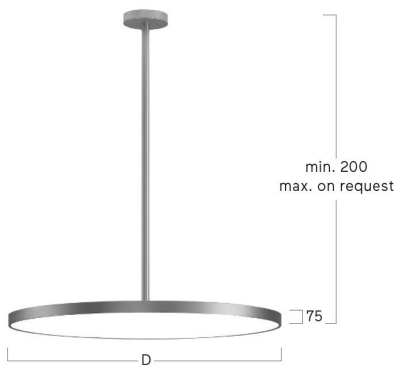

## Basic-P1

Pendant luminaire - Direct/indirect light distribution

Article code: BP1ABE-840M-D900-P

Illustrations may only be similar and serve as an orientation.

Basic-P1. LED. Pendant luminaire. Luminaire body made of high-quality aluminum profile. Surface finish Jet Black. Direct/indirect light distribution. Colour temperature: 4000K (Cool White). Colour Rendering Index (CRI): >80. Microprismatic screen for uniform illumination and reduced luminance in office areas. UGR<=19. Switchable. DxH (round). D=900mm. H=75mm. Rod suspension with ceiling rose (Set). Pendant length on request. Ceiling rose:

## Basic-P1

Pendant luminaire - Direct/indirect light distribution

Article code: BP1ABE-840M-D900-P

Customer / Project: \_\_\_\_\_

Note: \_\_\_\_\_

Productname	Basic-P1
Lamp	LED
Installation Type	Pendant luminaire
Surface finish	Jet Black
Light characteristics	Direct/indirect light distribution
Colour temperature	4000K
Colour Rendering Index (CRI)	CRI>80
Optical system	Microprismatic screen
Control	Switchable
Length L/Diameter D (mm)	D=900mm
Height H (mm)	H=75mm
Current/Power	Medium-Power
Luminous Flux	19400lm
Power consumption	131W
Suspension	Rod susp. (Set)
Ceiling rose colour	Ceiling rose: Matching luminaire`s surface colour
Pendant length (mm)	Pendant length on request
Degree of protection	IP40
Certification	Prüfzeichen: ENEC
LED lifetime	L85B10 (tq 25°C) = 50.000h
UGR	UGR<math>\leq 19</math>
Photometric code	8 40 / 3 3 9
Photobiological class	RG0 (EN62471)
Indoor/Outdoor	Indoor: ta [ambient] max. 25°C
Weight (kg)	13,1kg