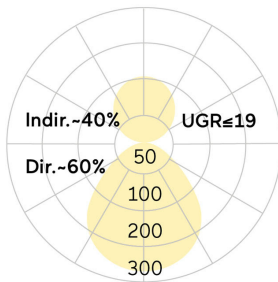

lightnet

Basic-P1

Pendant luminaire - Direct/indirect light distribution

Article code: BP1ABE-840M-D900-P

Customer / Project: _____

Note: _____

Productname	Basic-P1
Lamp	LED
Installation Type	Pendant luminaire
Surface finish	Jet Black
Light characteristics	Direct/indirect light distribution
Colour temperature	4000K
Colour Rendering Index (CRI)	CRI>80
Optical system	Microprismatic screen
Control	Switchable
Length L/Diameter D (mm)	D=900mm
Height H (mm)	H=75mm
Current/Power	Medium-Power
Luminous Flux	19400lm
Power consumption	131W
Suspension	Rod susp. (Set)
Ceiling rose colour	Ceiling rose: Matching luminaire`s surface colour
Pendant length (mm)	Pendant length on request
Degree of protection	IP40
Certification	Prüfzeichen: ENEC
LED lifetime	L85B10 (tq 25°C) = 50.000h
UGR	UGR<math>\leq 19</math>
Photometric code	8 40 / 3 3 9
Photobiological class	RG0 (EN62471)
Indoor/Outdoor	Indoor: ta [ambient] max. 25°C
Weight (kg)	13,1kg