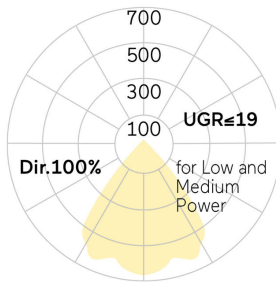

LxWxH (rectangular). L=1268mm. W=70mm. H=75mm. Medium-power current. 2917lm. 23W. 3,5kg. Binning initial <= MacAdam 3. IP20. Protection class I. CE, UKCA marking. Prüfzeichen: ENEC. IK02. 220-240V. 50-60 Hz. RG0 (EN62471). Luminous flux reduction up to 0,3%/1.000 operating hours. Nominal failure rate: 0,2%/1.000 operating hours. L85B10 (tq 25°C) = 50.000h. 5 years warranty. Manufacturer: Lightnet GmbH, ISO 9001:2015 certificated

lightnet

Matric-F3

Recessed mounted light line, mounting brackets
incl - Direct light distribution

Article code: LF3LEE-830M-L1268-A

Customer / Project: _____

Note: _____

Productname	Matric-F3
Lamp	LED
Installation Type	Recessed mounted light line, mounting brackets incl
Surface finish	Silver Anodised
Light characteristics	Direct light distribution
Colour temperature	3000K
Colour Rendering Index (CRI)	CRI>80
Optical system	Lens Louvre
Reflector Colour Inside	Reflector: Satin Silver
Control	Switchable
Length L/Diameter D (mm)	L=1268mm
Width W (mm)	W=70mm
Height H (mm)	H=75mm
Current/Power	Medium-Power
Luminous Flux	2917lm
Power consumption	23W
Degree of protection	IP20
Certification	Prüfzeichen: ENEC
LED lifetime	L85B10 (tq 25°C) = 50.000h
UGR	UGR<=19
Photometric code	8 30 / 3 3 9
Photobiological class	RG0 (EN62471)
Indoor/Outdoor	Indoor: ta [ambient] max. 25°C
Weight (kg)	3,5kg