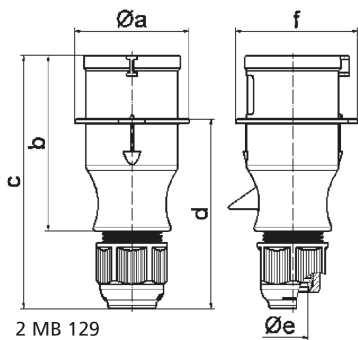

Plug - with screw terminals one piece housing

Product description	
BALS-Prd.-Nr	21002-TLS
EAN	4024941193153
Product category	TLS plug with Multi-Grip cable gland
Current	16A
Number of poles	3p
Poles	2P+PE
Position of earth contact	9 h
Voltage	380 up to 415V
Frequency	50 and 60Hz

Product description	
Protection degree	IP44
Colour code	red RAL 3000
Colour of appliance	Enclosure red RAL 3000, Cable gland grey RAL 7035
Connection design	with screw terminal
Maximum conductor size	2,5 qmm
Cable entry	Cable gland
Height	143mm
Width	54mm
Depth	59mm
Material of enclosure	Polyamide
Contact	The contact carrier is made of polyamide, The contacts are brass

Additional technical properties	
	one piece housing, Multi-Grip cable gland with gasket and integrated strain relief, For cable diameter from 8 up to max. 18 mm

Logistics data	
Weight/pcs	0.116 kg / Piece
Packaging	Bag
Content amount	1 ST
EAN	4024941193153

Logistics data	
Length	59 mm
Width	54 mm
Height	143 mm
Weight	0.117 kg
Volume	455.598 ccm
Packaging	Carton
Content amount	10 ST
EAN	4024941971355
Length	207 mm
Width	162 mm
Height	142 mm
Weight	1.26 kg
Volume	3,750 ccm