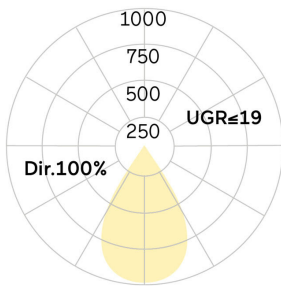

Matric-AX

Surface mounted light-line - Direct light distribution

Article code: LAXLEL-840H-L665-A