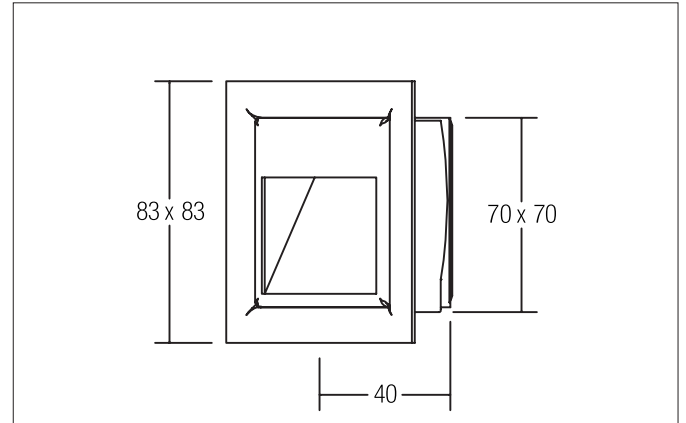

VERTU LED wall recessed light

Article no. P3729WW

Light.
For Generations.**Tender**

LED wall recessed light, Square. Ceiling cut-out L x W 70 x 70 mm, Installation depth 40 mm, Weight 0,167 kg, asymmetric optimal light distribution due to a Other cover. Luminous flux 40 lm, Power 1 x 1,2 W, System Efficiency 33 lm/W, Light colour warm white, Correlated color temperature (CCT) 3.000 K, Colour rendering index CRI > 80, Housing material: Steel, Colour: Alu, Permissible ambient temperature (ta): -20 °C - +25 °C, Protection class (EN 61140): III, Degree of protection (DIN EN 60529): IP20. For connection to an external driver, which is not included in the scope of delivery of the luminaire. Depending on driver dimmable.

Article data	
Article no.	P3729WW
GTIN	4250047749448
Series name	VERTU
Short description	LED wall recessed light
Material	Steel
Colour	Alu
Type of surface	Matt
Shape	Square
Built-in width	70 mm
Built-in length	70 mm
Installation depth	40 mm
Width	83 mm
Height	83 mm
Weight	0.167 kg

Packing data	
Gross weight	0.182 kg
Length of packaging	85 mm
Packaging width	43 mm
Packaging height	84 mm
Disposal at end of life	This product must not be disposed of with household waste. You are obliged, to dispose of such electrical waste separately. By disposing of electrical waste and other old or defective electronics separately, you support recycling or other forms of re-use. In that way you help to take care and to avoid that harmful substances get into the environment.