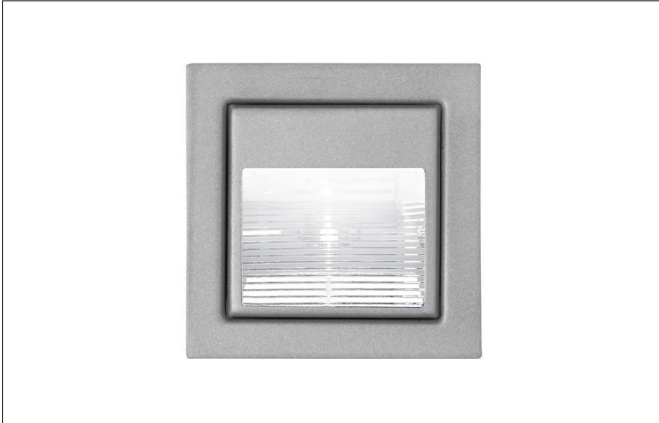

VERTU LED wall recessed light

Article no. P3729WW

Light.
For Generations.**Tender**

LED wall recessed light, Square. Ceiling cut-out L x W 70 x 70 mm, Installation depth 40 mm, Weight 0,167 kg, asymmetric optimal light distribution due to a Other cover. Luminous flux 40 lm, Power 1 x 1,2 W, System Efficiency 33 lm/W, Light colour warm white, Correlated color temperature (CCT) 3.000 K, Colour rendering index CRI > 80, Housing material: Steel, Colour: Alu, Permissible ambient temperature (ta): -20 °C - +25 °C, Protection class (EN 61140): III, Degree of protection (DIN EN 60529): IP20. For connection to an external driver, which is not included in the scope of delivery of the luminaire. Depending on driver dimmable.

Article data	
Article no.	P3729WW
GTIN	4250047749448
Series name	VERTU
Short description	LED wall recessed light
Material	Steel
Colour	Alu
Type of surface	Matt
Shape	Square
Built-in width	70 mm
Built-in length	70 mm
Installation depth	40 mm
Width	83 mm
Height	83 mm
Weight	0.167 kg

VERTU LED wall recessed light

Article no. P3729WW

Light.
For Generations.

Lighting technology	
Colour temperature	3.000 K
Light colour	White
Luminous flux	40 lm/m
System efficiency	33 lm/W
Colour rendering	CRI > 80
Reflector	Glossy
Light sharing	Asymmetric

Operating technology of the luminaire	
System output	1.2 W
Voltage type	DC
Current	350 mA
Lamp	LED
Lamp holder	Plug&Play
Protection class	III
Degree of protection	IP20
Dimmable	Depending on type of control gear
Control	Depending on driver
Bulb change possible	Yes