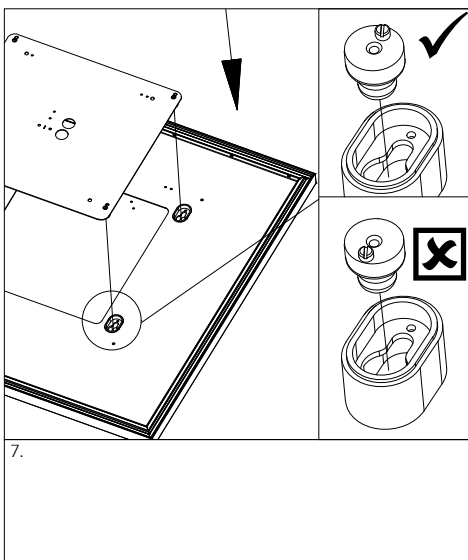

CUBIC NEO A9 | SURFACE

Q300 - Q400

1. MONTAGE UND INSTALLATION | MOUNTING AND INSTALLATION: