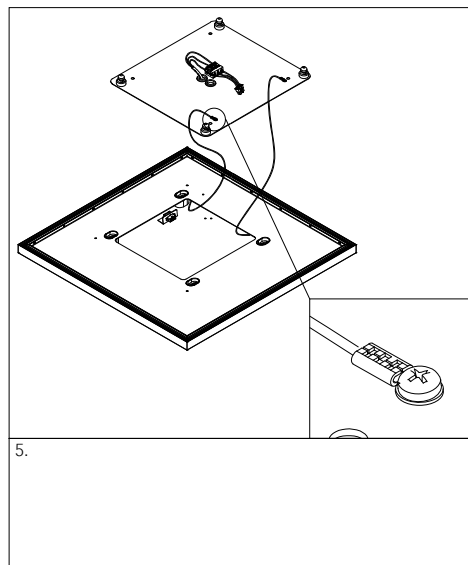

CUBIC NEO A9 | SURFACE

Q300 - Q400

1. MONTAGE UND INSTALLATION | MOUNTING AND INSTALLATION: