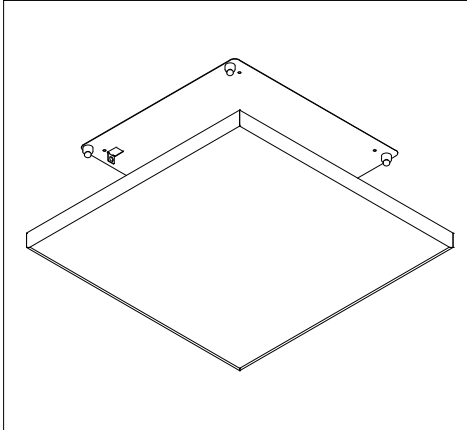

CUBIC NEO A9 | SURFACE

Q500 - Q800

1. MONTAGE UND INSTALLATION | MOUNTING AND INSTALLATION:

1. Bei allen Montagearbeiten Handschuhe tragen.
Use gloves when handling the fixture.