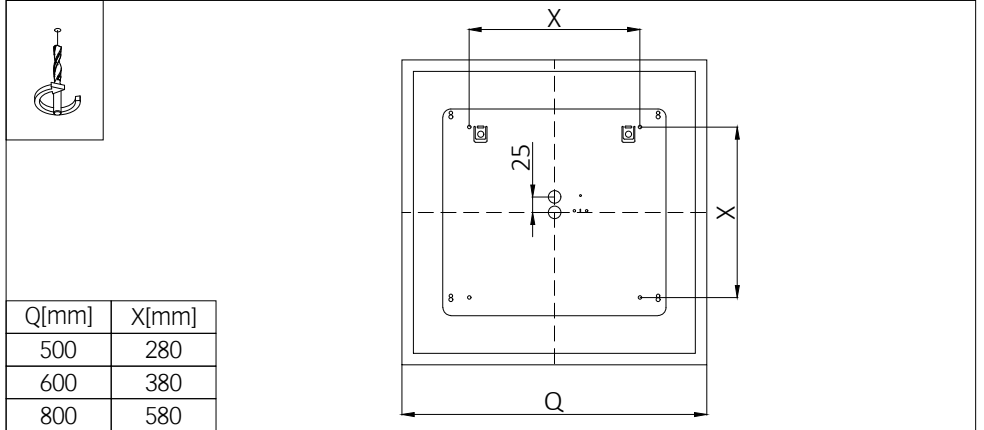

Q[mm]	X[mm]
500	280
600	380
800	580

2. Montageöffnungen.
Installation openings.