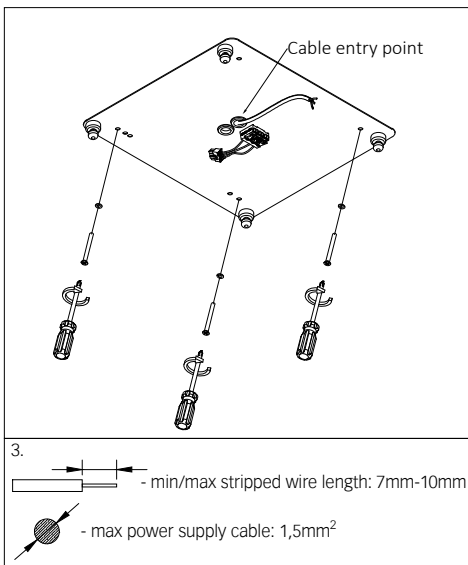

CUBIC NEO A9 | SURFACE

Q300 - Q400

1. MONTAGE UND INSTALLATION | MOUNTING AND INSTALLATION: