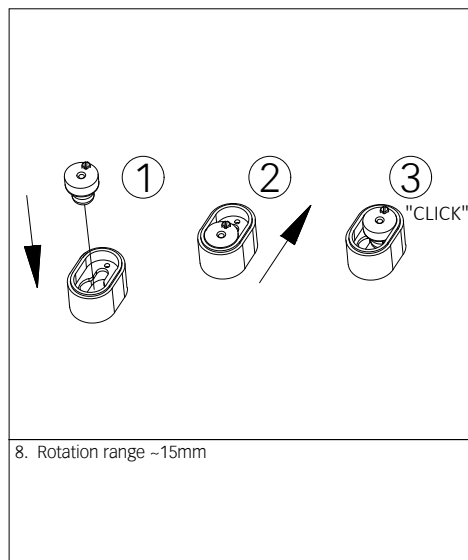

CUBIC NEO A9 | SURFACE

Q300 - Q400

1. MONTAGE UND INSTALLATION | MOUNTING AND INSTALLATION: