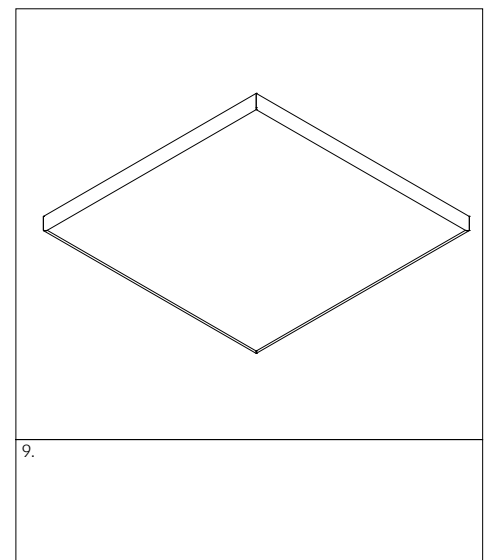

CUBIC NEO A9 | SURFACE

Q300 - Q400

1. MONTAGE UND INSTALLATION | MOUNTING AND INSTALLATION: