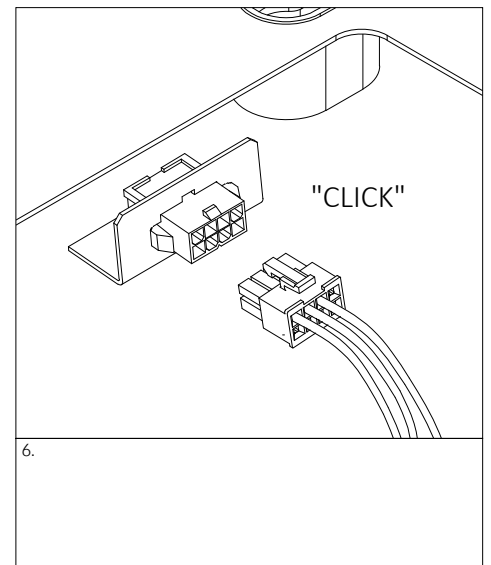

CUBIC NEO A9 | SURFACE

Q300 - Q400

1. MONTAGE UND INSTALLATION | MOUNTING AND INSTALLATION: