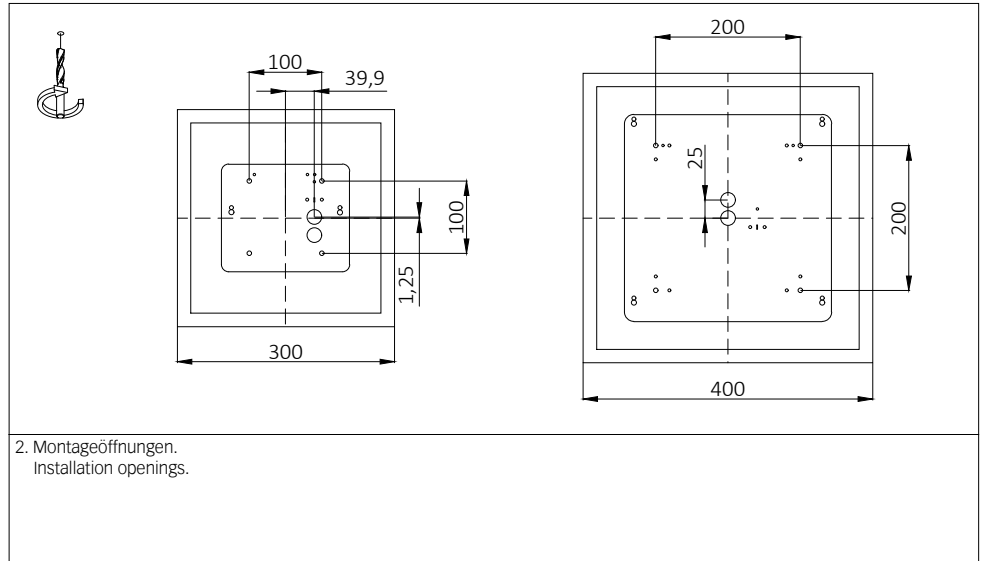

CUBIC NEO A9 | SURFACE

Q300 - Q400

1. MONTAGE UND INSTALLATION | MOUNTING AND INSTALLATION: