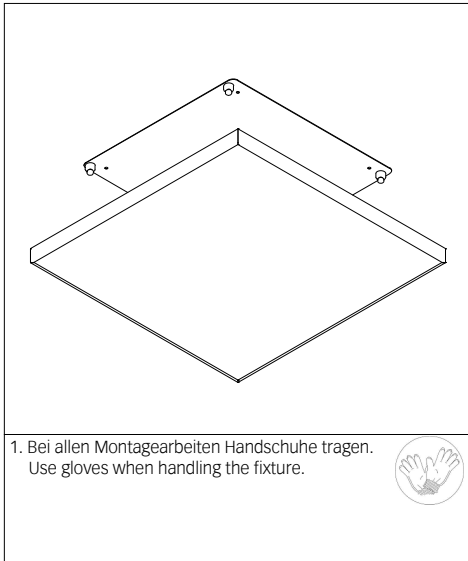

CUBIC NEO A9 | SURFACE

Q300 - Q400

1. MONTAGE UND INSTALLATION | MOUNTING AND INSTALLATION: