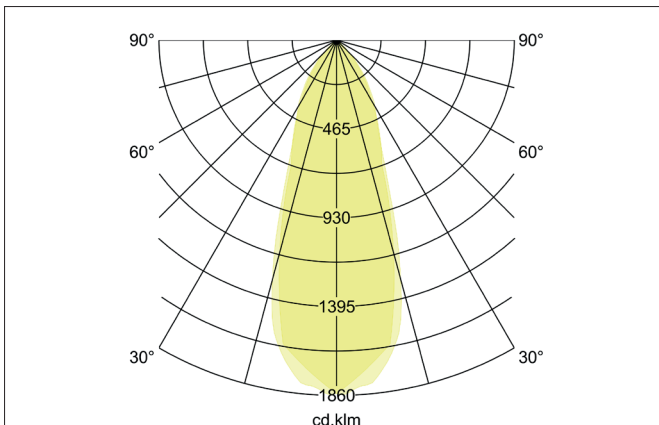

SEVEN-R LED recessed spot set, on/off switchable

Article no. 3836 1074

Light.
For Generations.

Tender

LED recessed spot set, on/off switchable, Round. Toolless ceiling installation by installation springs. Ceiling cut-out Ø 68 mm, Installation depth 38 mm, Outer diameter 82 mm, Weight 0,149 kg, Reflector silver with rotationssymmetrical, deep, wide distributed light intensity. optimal light distribution due to a plastic, transparent cover. Luminous flux 770 lm, Power 1 x 7 W, System Efficiency 110 lm/W, Light colour neutral white, Correlated color temperature (CCT) 4.000 K, Colour rendering index CRI > 80, Rated life time L70/B50 at 25 °C: 50000 h, Housing material: Aluminium / Polycarbonate, Colour: White, Permissible ambient temperature (ta): -20 °C - +25 °C, Protection class (EN 61140): II, Degree of protection (DIN EN 60529): IP20. With electronic driver, on/off switchable with integrated strain relief.

SEVEN-R LED recessed spot set, on/off switchable

Article no. 3836 1074

Light.
For Generations.

Article data	
Article no.	3836 1074
GTIN	425 1433925446
Series name	SEVEN-R
Short description	LED recessed spot set, on/off switchable
Material	Aluminium / Polycarbonate
Colour	White
Type of surface	Matt
Shape	Round
Outer diameter	82 mm
Built-in diameter	68 mm
Installation depth	38 mm
Hight	3 mm
Weight	0.149 kg

Lighting technology	
Colour temperature	4.000 K
Light colour	White
Light output	Direct
Luminous flux	770 lm
System efficiency	110 lm/W
Colour rendering	CRI > 80
Reflector	High-gloss
Reflektorfarbe	silver
Beam angle	38°
Light sharing	Symmetric