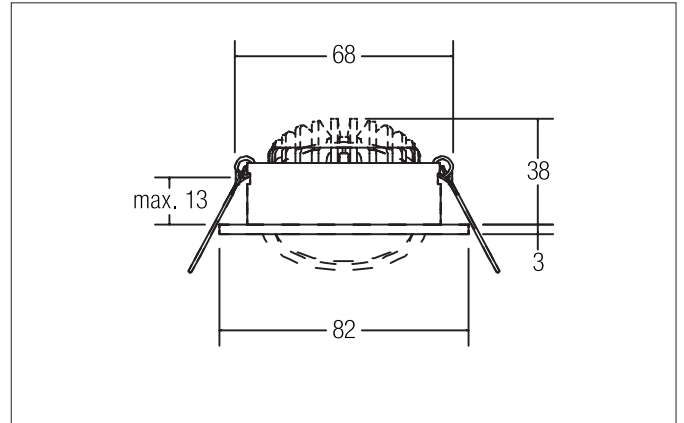

SEVEN-R LED recessed spot set, on/off switchable

Article no. 3836 1074

Light.
For Generations.

Tender

LED recessed spot set, on/off switchable, Round. Toolless ceiling installation by installation springs. Ceiling cut-out Ø 68 mm, Installation depth 38 mm, Outer diameter 82 mm, Weight 0,149 kg, Reflector silver with rotationssymmetrical, deep, wide distributed light intensity. optimal light distribution due to a plastic, transparent cover. Luminous flux 770 lm, Power 1 x 7 W, System Efficiency 110 lm/W, Light colour neutral white, Correlated color temperature (CCT) 4.000 K, Colour rendering index CRI > 80, Rated life time L70/B50 at 25 °C: 50000 h, Housing material: Aluminium / Polycarbonate, Colour: White, Permissible ambient temperature (ta): -20 °C - +25 °C, Protection class (EN 61140): II, Degree of protection (DIN EN 60529): IP20. With electronic driver, on/off switchable with integrated strain relief.

Product Benefits

- Round recessed spotlight made of solid aluminum with polycarbonate cover.
- Easy and tool-free mounting.
- CRI > 80.
- Low mounting depth 38 mm, diameter 82 mm, Ceiling cut-out 68 mm.
- Ceiling thickness maximum 13 mm.
- Large article variance with regard to housing color and color temperature.
- Switchable set - alternatively available in version for 350 mA and as dimmable (trailing-edge phase dimmer) set available.
- Alternatively available in square design.

SEVEN-R LED recessed spot set, on/off switchable

Article no. 3836 1074

Light.
For Generations.

Article data	
Article no.	3836 1074
GTIN	425 1433925446
Series name	SEVEN-R
Short description	LED recessed spot set, on/off switchable
Material	Aluminium / Polycarbonate
Colour	White
Type of surface	Matt
Shape	Round
Outer diameter	82 mm
Built-in diameter	68 mm
Installation depth	38 mm
Hight	3 mm
Weight	0.149 kg