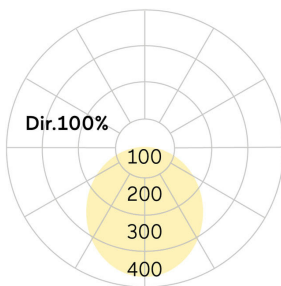

lightnet

Basic-A5

Surface mounted luminaire - Direct light distribution

Article code: BA5OSL-840M-D600

Illustrations may only be similar and serve as an orientation.

Basic-A5. LED. Surface mounted luminaire for wall or ceiling mounting with minimalist edge. Luminaire body made of high-quality aluminum profile. Surface finish Radiant Silver. Directonly light distribution. Colour temperature: 4000K (Cool White)Colour Rendering Index (CRI): >80. Opal diffuser for enhanced light transmission and perfect uniform illumination. Dimmable DALI. DxH (round). D=600mm. H=38mm. Medium-power

current. 3460lm. 25W. 8,8kg. Binning initial <= MacAdam 3. IP40. Protection class I. CE, UKCA marking. Prüfzeichen: ENEC. IK02. 220-240V. 50-60 Hz. RG0 (EN62471). Luminous flux reduction up to 0,3%/1.000 operating hours. Nominal failure rate: 0,2%/1.000 operating hours. L85B10 (tq 25°C) = 50.000h. 5 years warranty. Manufacturer: Lightnet GmbH, ISO 9001:2015 certificated

Basic-A5

Surface mounted luminaire - Direct light distribution

Article code: BA5OSL-840M-D600

Customer / Project: _____

Note: _____

| | |
|------------------------------|--------------------------------|
| Productname | Basic-A5 |
| Lamp | LED |
| Installation Type | Surface mounted luminaire |
| Surface finish | Radiant Silver |
| Light characteristics | Direct light distribution |
| Colour temperature | 4000K |
| Colour Rendering Index (CRI) | CRI>80 |
| Optical system | Opal diffuser |
| Control | Dimmable (DALI) |
| Length L/Diameter D (mm) | D=600mm |
| Height H (mm) | H=38mm |
| Current/Power | Medium-Power |
| Luminous Flux | 3460lm |
| Power consumption | 25W |
| Degree of protection | IP40 |
| Certification | Prüfzeichen: ENEC |
| LED lifetime | L85B10 (tq 25°C) = 50.000h |
| Photometric code | 8 40 / 3 3 9 |
| Photobiological class | RG0 (EN62471) |
| Indoor/Outdoor | Indoor: ta [ambient] max. 25°C |
| Weight (kg) | 8,8kg |