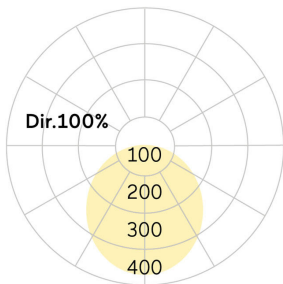

lightnet

Basic-A5

Surface mounted luminaire - Direct light distribution

Article code: BA5OBL-840M-D300

Illustrations may only be similar and serve as an orientation.

Basic-A5. LED. Surface mounted luminaire for wall or ceiling mounting with minimalist edge. Luminaire body made of high-quality aluminum profile. Surface finish Jet Black. Direct only light distribution. Colour temperature: 4000K (Cool White). Colour Rendering Index (CRI): >80. Opal diffuser for enhanced light transmission and perfect uniform illumination. Dimmable DALI. DxH (round). D=300mm. H=38mm. Medium-power

current. 700lm. 7W. 2,6kg. Binning initial <= MacAdam 3. IP40. €DŠ°RProtection class I. CE, UKCA marking. Prüfzeichen: ENEC. IK02. 220-240V. 50-60 Hz. RG0 (EN62471). Luminous flux reduction up to 0,3%/1.000 operating hours. Nominal failure rate: 0,2%/1.000 operating hours. L85B10 (tq 25°C) = 50.000h. 5 years warranty. Manufacturer: Lightnet GmbH, ISO 9001:2015 certificated

Basic-A5

Surface mounted luminaire - Direct light distribution

Article code: BA5OBL-840M-D300

Customer / Project: _____

Note: _____

Productname	Basic-A5
Lamp	LED
Installation Type	Surface mounted luminaire
Surface finish	Jet Black
Light characteristics	Direct light distribution
Colour temperature	4000K
Colour Rendering Index (CRI)	CRI>80
Optical system	Opal diffuser
Control	Dimmable (DALI)
Length L/Diameter D (mm)	D=300mm
Height H (mm)	H=38mm
Current/Power	Medium-Power
Luminous Flux	700lm
Power consumption	7W
Degree of protection	IP40
Certification	Prüfzeichen: ENEC
LED lifetime	L85B10 (tq 25°C) = 50.000h
Photometric code	8 40 / 3 3 9
Photobiological class	RG0 (EN62471)
Indoor/Outdoor	Indoor: ta [ambient] max. 25°C
Weight (kg)	2,6kg