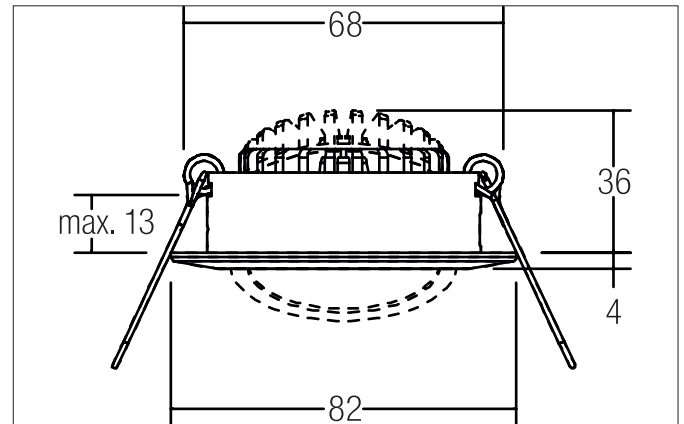

**BB03 LED recessed spot set, on/off switchable**

Article no. 38363153

Light.  
For Generations.**Tender**

LED recessed spot set, on/off switchable, Round. Toolless ceiling installation by installation springs. Ceiling cut-out  $\varnothing$  68 mm, Installation depth 36 mm, Outer diameter 82 mm, Weight 0,132 kg, Reflector silver with rotationssymmetrical, deep, wide distributed light intensity. optimal light distribution due to a polycarbonat clear cover. Luminous flux 630 lm, Power 1 x 6 W, System Efficiency 105 lm/W, Light colour warm white, Correlated color temprature (CCT) 3.000 K, Colour rendering index CRI > 80, Rated life time L80/B20 at 25 °C: 50000 h, Housing material: Aluminium / Plastic, Colour: Nickel, Permissible ambient temperature (ta): -20 °C - +25 °C, Protection class (EN 61140): II, Degree of protection (DIN EN 60529): IP20. With electronic driver, on/off switchable.

Article data	
Article no.	38363153
GTIN	4251433916673
Series name	BB03
Short description	LED recessed spot set, on/off switchable
Material	Aluminium / Plastic
Colour	Nickel
Type of surface	Matt
Shape	Round
Outer diameter	82 mm
Built-in diameter	68 mm
Installation depth	36 mm
Hight	4 mm
Weight	0.132 kg

**BB03 LED recessed spot set, on/off switchable**

Article no. 38363153

Light.  
For Generations.

Packing data	
Gross weight	0.17 kg
Length of packaging	95 mm
Packaging width	75 mm
Packaging height	95 mm
Disposal at end of life	<p>This product must not be disposed of with household waste. You are obliged, to dispose of such electrical waste separately.</p> <p>By disposing of electrical waste and other old or defective electronics separately, you support recycling or other forms of re-use. In that way you help to take care and to avoid that harmful substances get into the environment.</p>