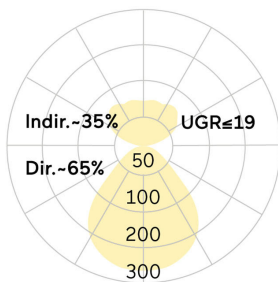

Basic-X5

Surface mounted luminaire - Direct/indirect light distribution

Article code: BX5ASL-830H-D500

Illustrations may only be similar and serve as an orientation.

Basic-X5. LED. Wall or ceiling mounted luminaire. Luminaire body with distance-spacer. Luminaire body made of high-quality aluminum profile. Surface finish Radiant Silver. Direct light distribution and indirect lightingcorona. Colour temperature: 3000K (Warm White). Colour Rendering Index (CRI): >80. Microprismatic screen for uniform illumination and reduced luminance in office areas. UGR<=19. Dimmable DALI. DxH (round). D=500mm. H=38

+30mm. High-power current. 4769lm. 40W. 5,4kg. Binning initial <= MacAdam 3. IP40. Protection class I. CE, UKCA marking. Prüfzeichen: ENEC. IK02. 220-240V. 50-60 Hz. RG0 (EN62471). Luminous flux reduction up to 0,4%/1.000 operating hours. Nominal failure rate: 0,2%/1.000 operating hours. L80B10 (tq 25°C) = 50.000h. 5 years warranty. Manufacturer: Lightnet GmbH, ISO 9001:2015 certificated

Basic-X5

Surface mounted luminaire - Direct/indirect light distribution

Article code: BX5ASL-830H-D500

Customer / Project: _____

Note: _____

Productname	Basic-X5
Lamp	LED
Installation Type	Surface mounted luminaire
Surface finish	Radiant Silver
Light characteristics	Direct/indirect light distribution
Colour temperature	3000K
Colour Rendering Index (CRI)	CRI>80
Optical system	Microprismatic screen
Control	Dimmable (DALI)
Length L/Diameter D (mm)	D=500mm
Height H (mm)	H=38+30mm
Current/Power	High-Power
Luminous Flux	4769lm
Power consumption	40W
Degree of protection	IP40
Certification	Prüfzeichen: ENEC
LED lifetime	L80B10 (tq 25°C) = 50.000h
UGR	UGR<=19
Photometric code	8 30 / 3 3 9
Photobiological class	RG0 (EN62471)
Indoor/Outdoor	Indoor: ta [ambient] max. 25°C
Weight (kg)	5,4kg