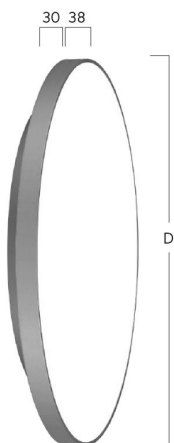

Basic-X5

Surface mounted luminaire - Direct/indirect light distribution

Article code: BX5ASL-830H-D500

Illustrations may only be similar and serve as an orientation.

Basic-X5. LED. Wall or ceiling mounted luminaire. Luminaire body with distance-spacer. Luminaire body made of high-quality aluminum profile. Surface finish Radiant Silver. Direct light distribution and indirect lightingcorona. Colour temperature: 3000K (Warm White). Colour Rendering Index (CRI): >80. Microprismatic screen for uniform illumination and reduced luminance in office areas. UGR<=19. Dimmable DALI. DxH (round). D=500mm. H=38

+30mm. High-power current. 4769lm. 40W. 5,4kg. Binning initial <= MacAdam 3. IP40. Protection class I. CE, UKCA marking. Prüfzeichen: ENEC. IK02. 220-240V. 50-60 Hz. RG0 (EN62471). Luminous flux reduction up to 0,4%/1.000 operating hours. Nominal failure rate: 0,2%/1.000 operating hours. L80B10 (tq 25°C) = 50.000h. 5 years warranty. Manufacturer: Lightnet GmbH, ISO 9001:2015 certificated

Basic-X5

Surface mounted luminaire - Direct/indirect light distribution

Article code: BX5ASL-830H-D500

Customer / Project: _____

Note: _____

Productname	Basic-X5
Lamp	LED
Installation Type	Surface mounted luminaire
Surface finish	Radiant Silver
Light characteristics	Direct/indirect light distribution
Colour temperature	3000K
Colour Rendering Index (CRI)	CRI>80
Optical system	Microprismatic screen
Control	Dimmable (DALI)
Length L/Diameter D (mm)	D=500mm
Height H (mm)	H=38+30mm
Current/Power	High-Power
Luminous Flux	4769lm
Power consumption	40W
Degree of protection	IP40
Certification	Prüfzeichen: ENEC
LED lifetime	L80B10 (tq 25°C) = 50.000h
UGR	UGR<=19
Photometric code	8 30 / 3 3 9
Photobiological class	RG0 (EN62471)
Indoor/Outdoor	Indoor: ta [ambient] max. 25°C
Weight (kg)	5,4kg